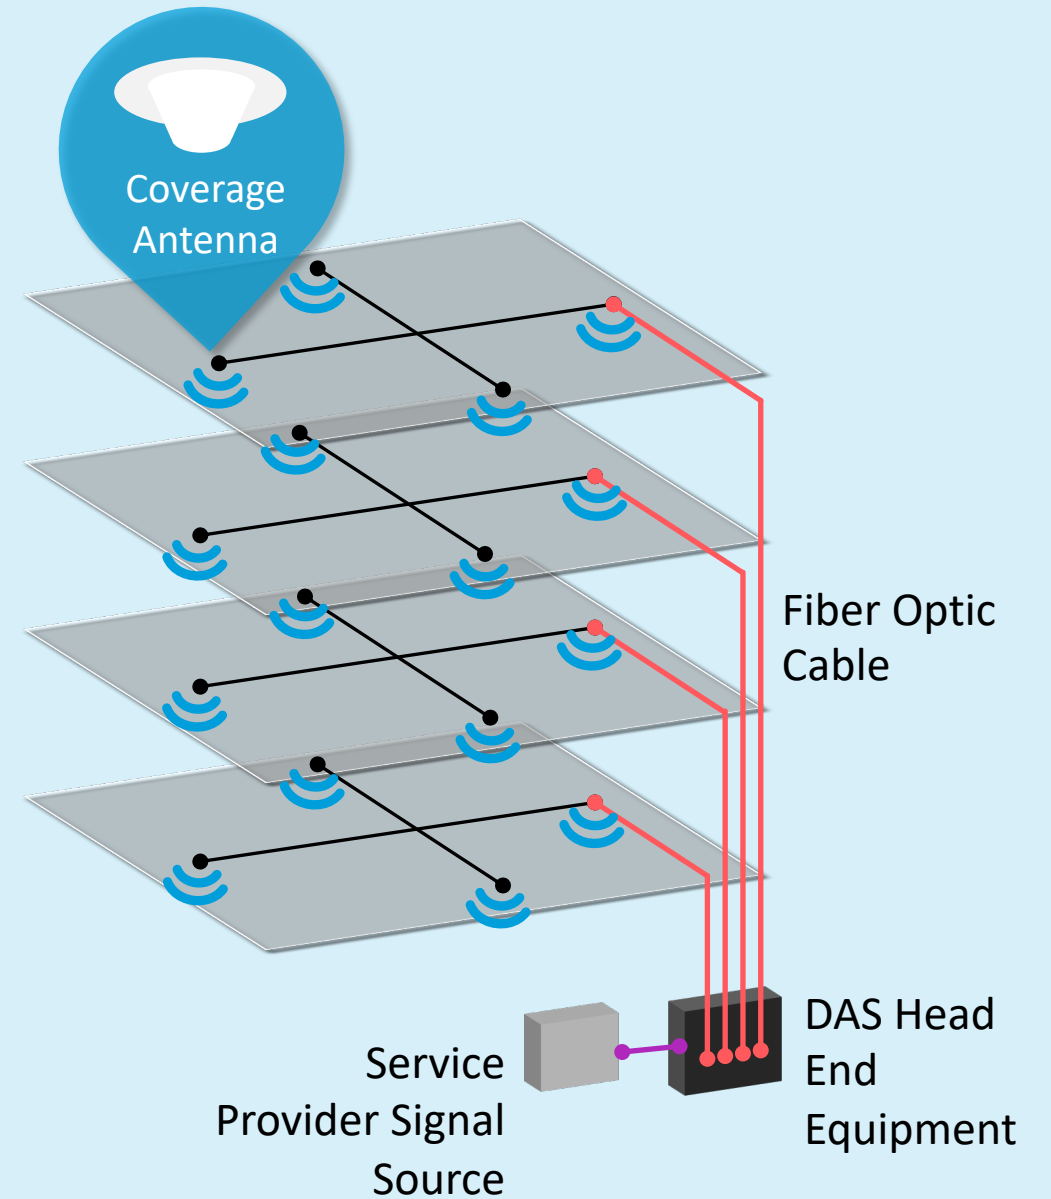

After In-Building Solution

In-Building Solutions

An isometric illustration of a city street scene. The buildings are rendered in shades of gray and white, with some having windows and doors. There are trees, a road with dashed lines, and a few cars. The overall style is clean and modern.

Multi-access Edge Computing with DAS

A blue circular callout with a white border, containing text. It is positioned over a brown building in the city illustration.

Research Center

With business-
critical real-time
apps