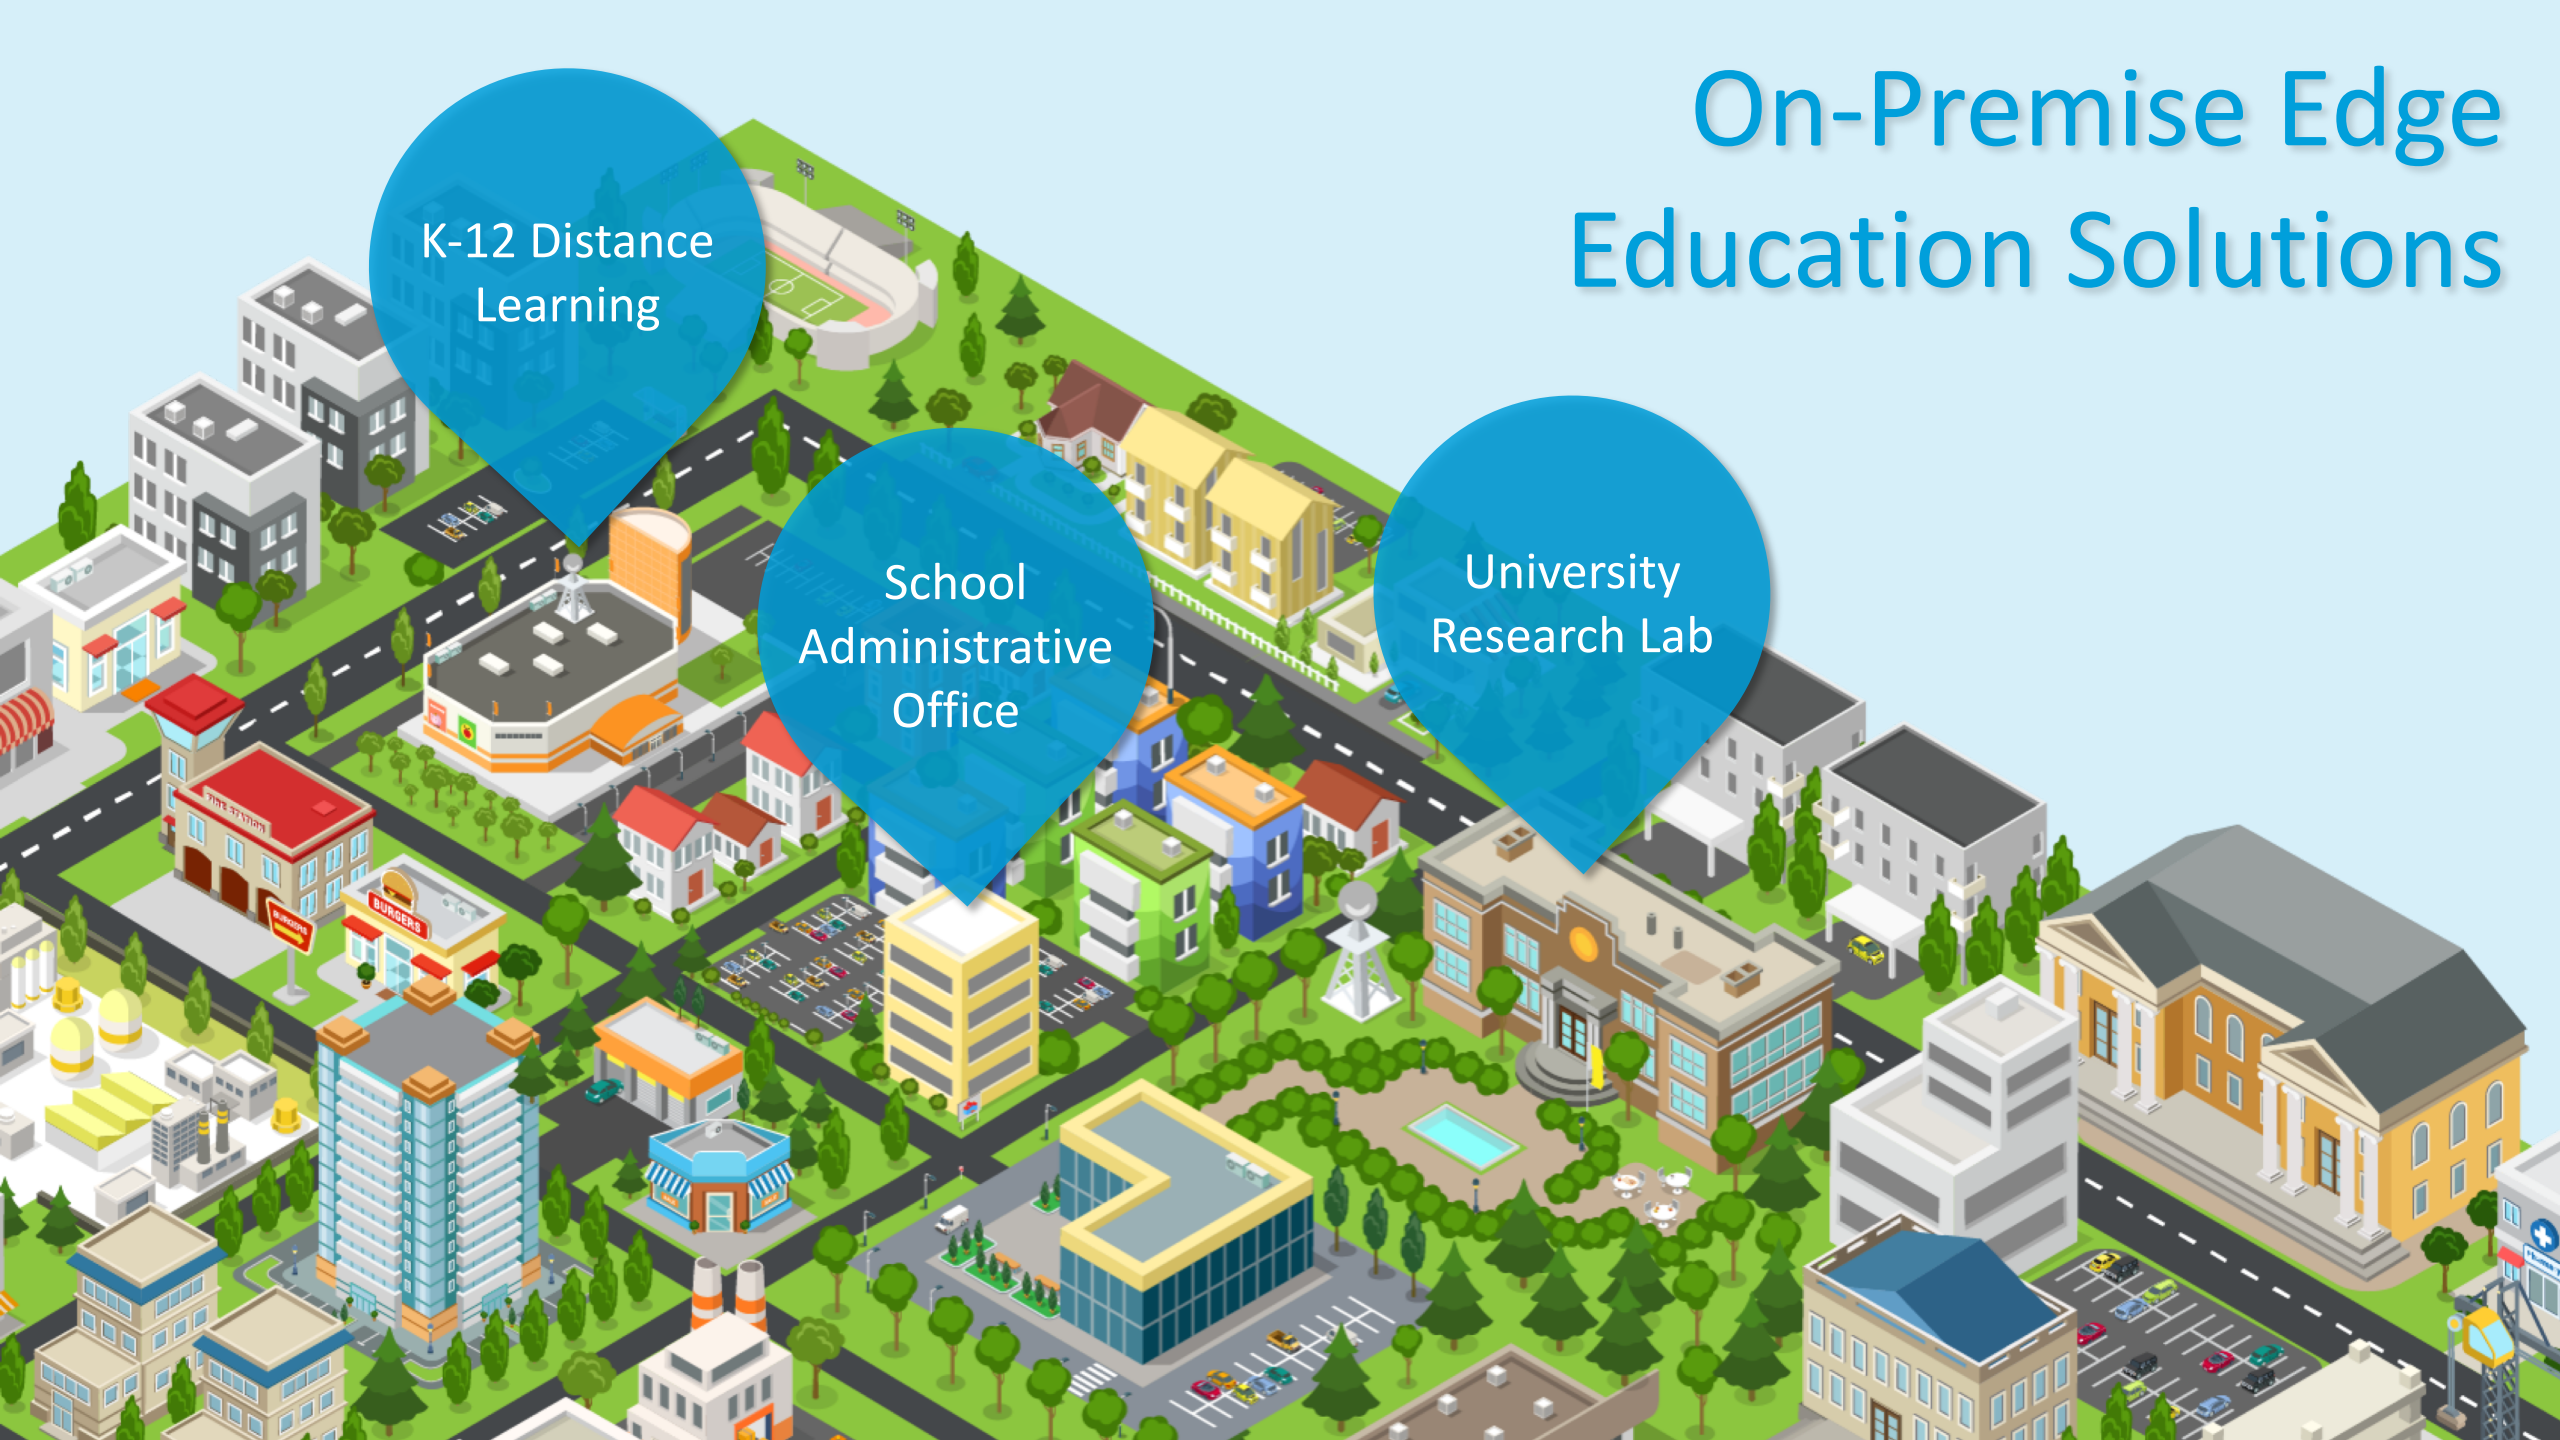

On-Premise Edge Education Solutions

K-12 Distance
Learning

School
Administrative
Office

University
Research Lab

In-Building Solutions

**Administrative
Office**

In-Building Solutions

Before In-Building Solution

After In-Building Solution

In-Building Solutions

An isometric illustration of a city street scene. The buildings are rendered in shades of gray and white, with some having windows and doors. There are trees, a road with dashed lines, and a few cars. The overall style is clean and modern.

Multi-access Edge Computing with DAS

A blue circular callout with a white border, containing text. It is positioned over a brown building in the city illustration.

Research Center

With business-
critical real-time
apps